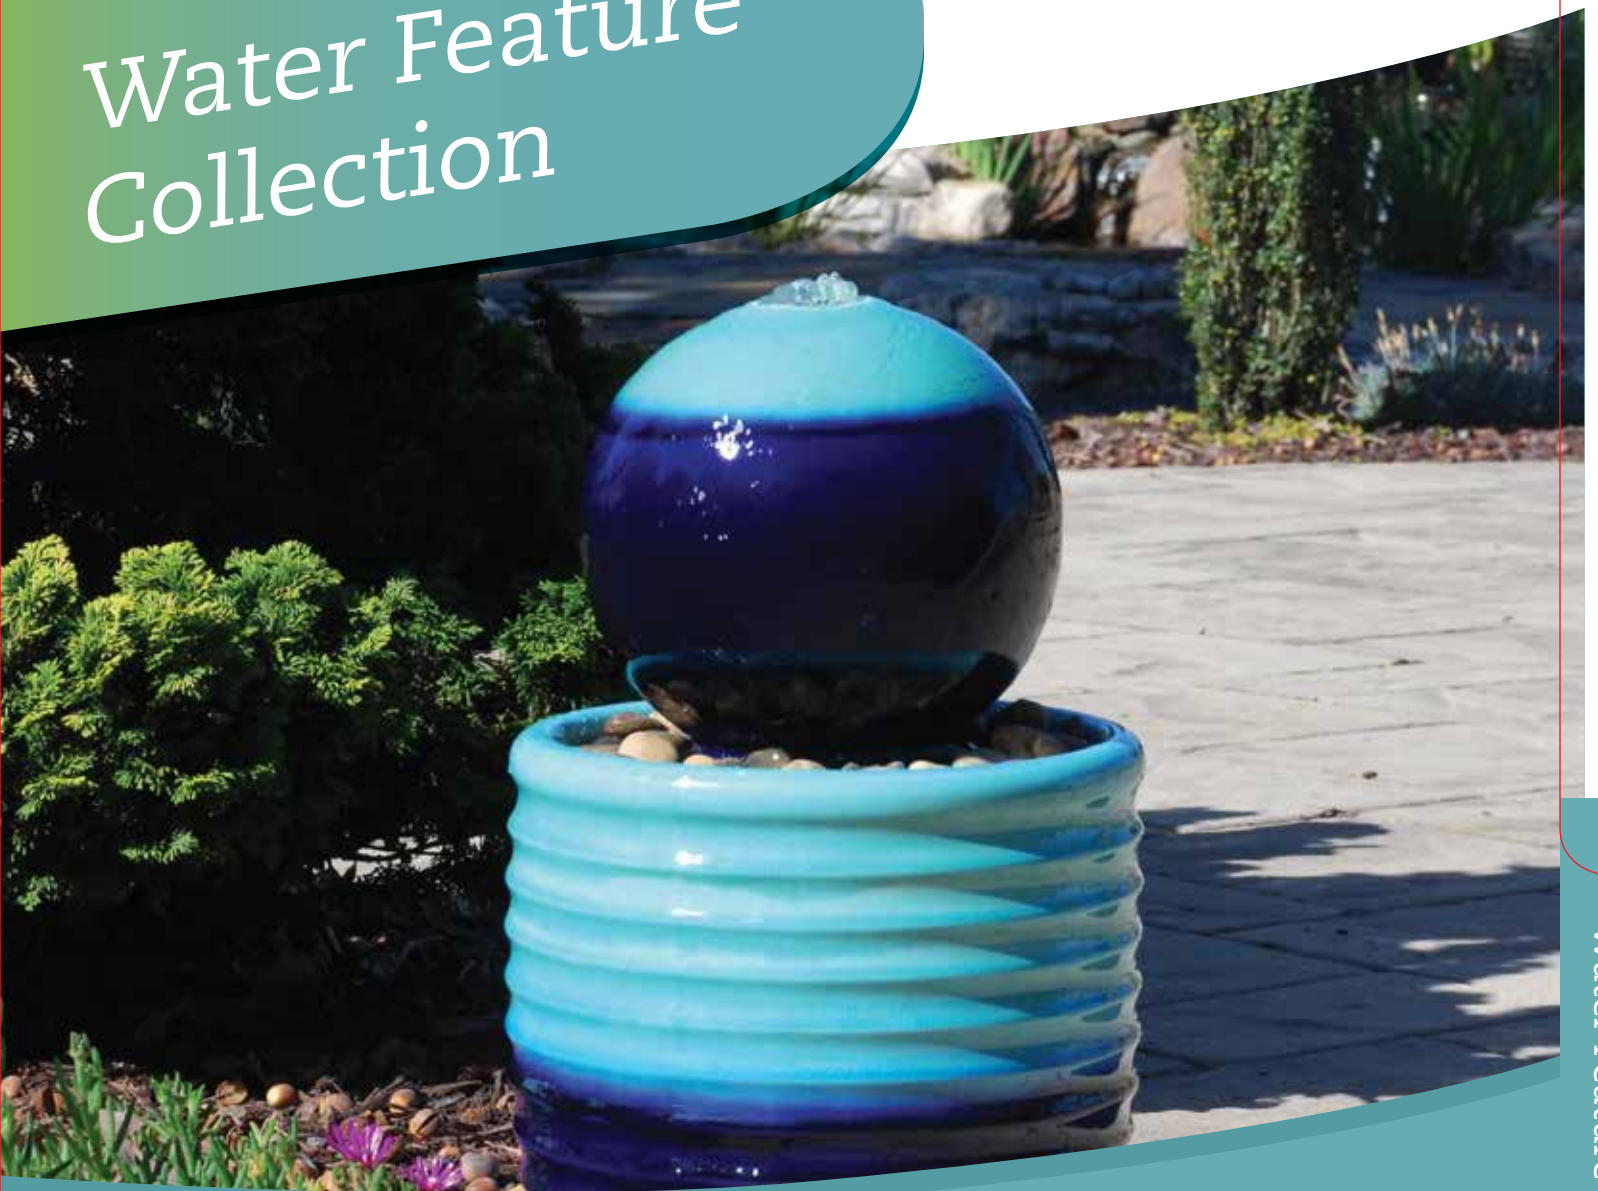

# Water Feature Collection

Our **Water Feature Collection** consists of a wide variety of self contained fountains that are designed to be “Plug & Play” ready. Just add water!

Fountains are a great accent for your garden, home, or commercial property. Not only are they beautiful, but they also enhance the peace and tranquility of your garden.